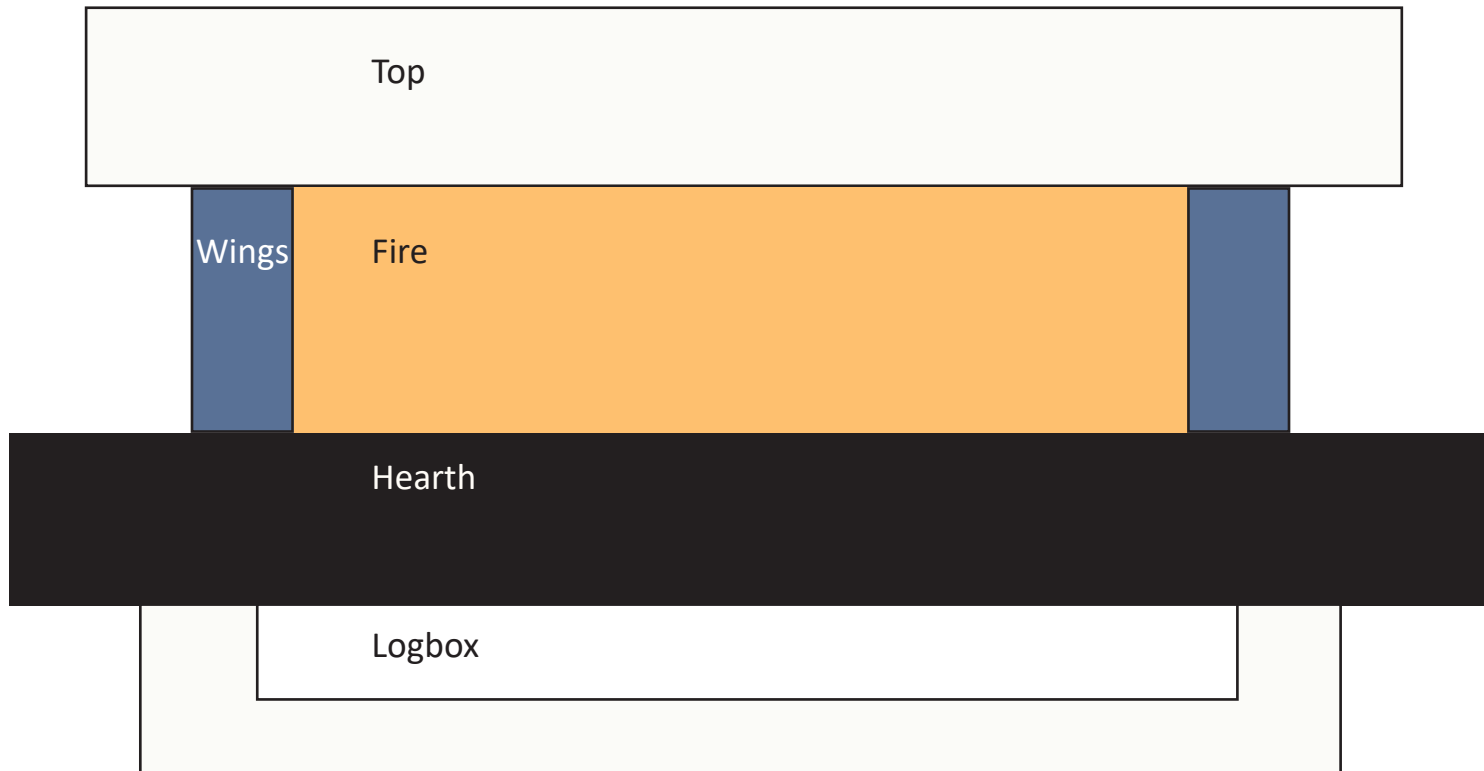

The Azure 1250

Top	59" wide x 5" High 14" deep
Hearth	64" wide x 6" High 16.5" deep
Logbox Ext	59" wide x 7" High 13.75" deep
Overall height	34.5"
Fire Window	49.25" Wide x 16.25 " High
Wings	3.5" Wide x 16.25" High
Logbox Int	53" wide x 4" High x 12 Deep